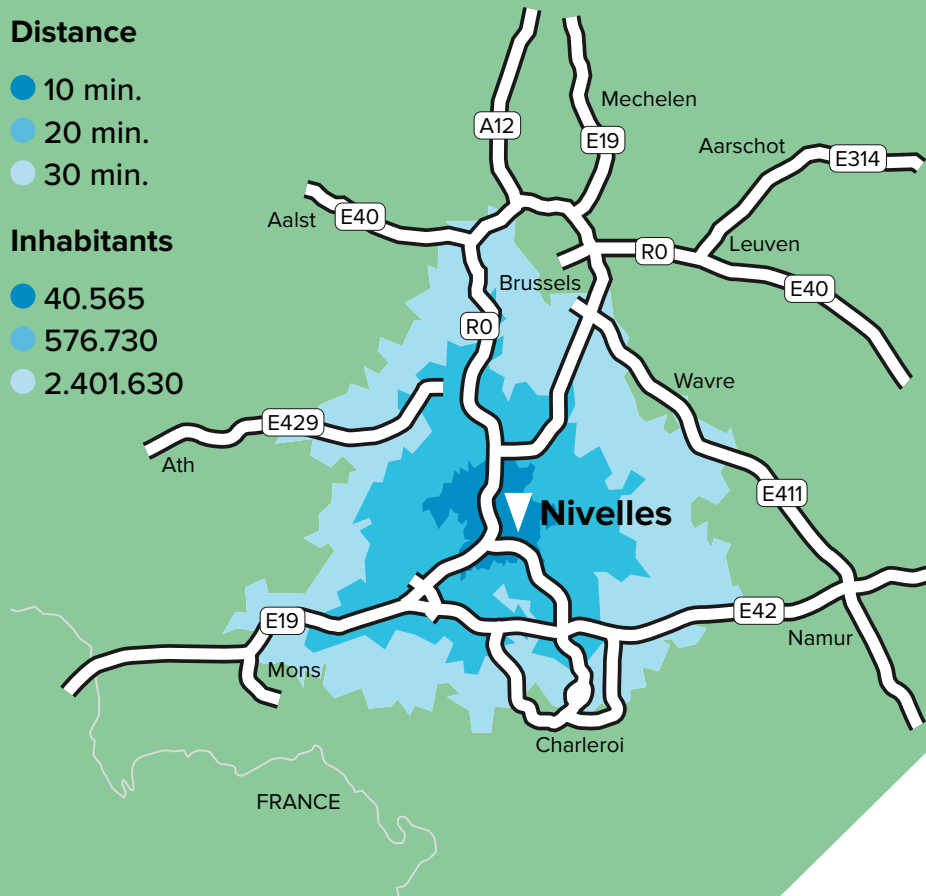

Accessibility

global localization

Distance

- 10 min.
- 20 min.
- 30 min.

Inhabitants

- 40.565
- 576.730
- 2.401.630

- ▶ 1 minute from the E19/E42
- ▶ Several bus lines
- ▶ 5 minutes from the city centre

Facts & figures

Opened in **1975**
Extension & renovation 2012

3,7 million
visitors

GLA
28.600 m²

1.500
free parking spaces

577.000
inhabitants within
20 minutes

102
shops

114 minutes
average visit duration

Shopping Nivelles
Chaussée de Mons, 18 A
1400 Nivelles